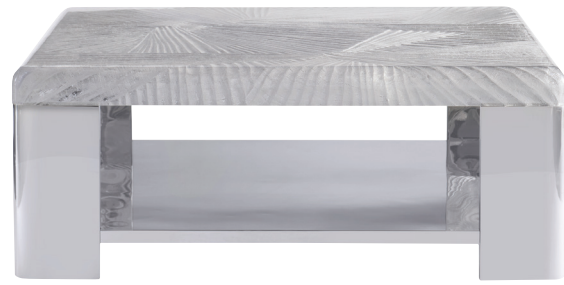

AURA COCKTAIL TABLE 316011

W 44.06 | D 44.06 | H 17 in.
W 111.91 | D 111.91 | H 43.18 cm.

Materials/Finishes: Patterned acrylic top with smooth surface and pattern on underside. Polished Stainless Steel legs and shelf.

Also available:
Side Table 316111, Accent Table 316112