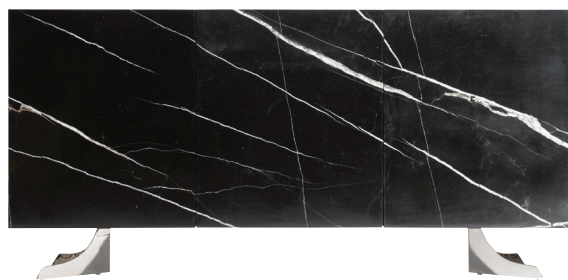

IMANI BUFFET 316136

W 72 | D 18 | H 35 in.
W 182.88 | D 45.72 | H 88.90 cm.

Materials/Finishes: Nero Marquina laminated stone overlay on fronts and edges of three push-to-open soft-close doors. Case top, end panels and interior in Onyx finish. Polished Stainless Steel angled feet.