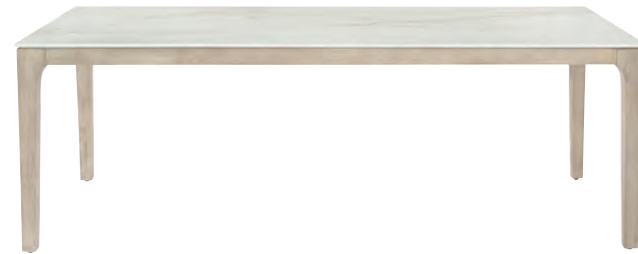

MARBELLA DINING TABLE X03236, X03237

Overall: W 85 | D 38 | H 30 in.
Overall: W 215.9 | D 96.52 | H 76.20 in.

Materials/Finishes: Dekton Ultra-Compact Surface top in White Shell finish. Teak base in Sun Washed finish.